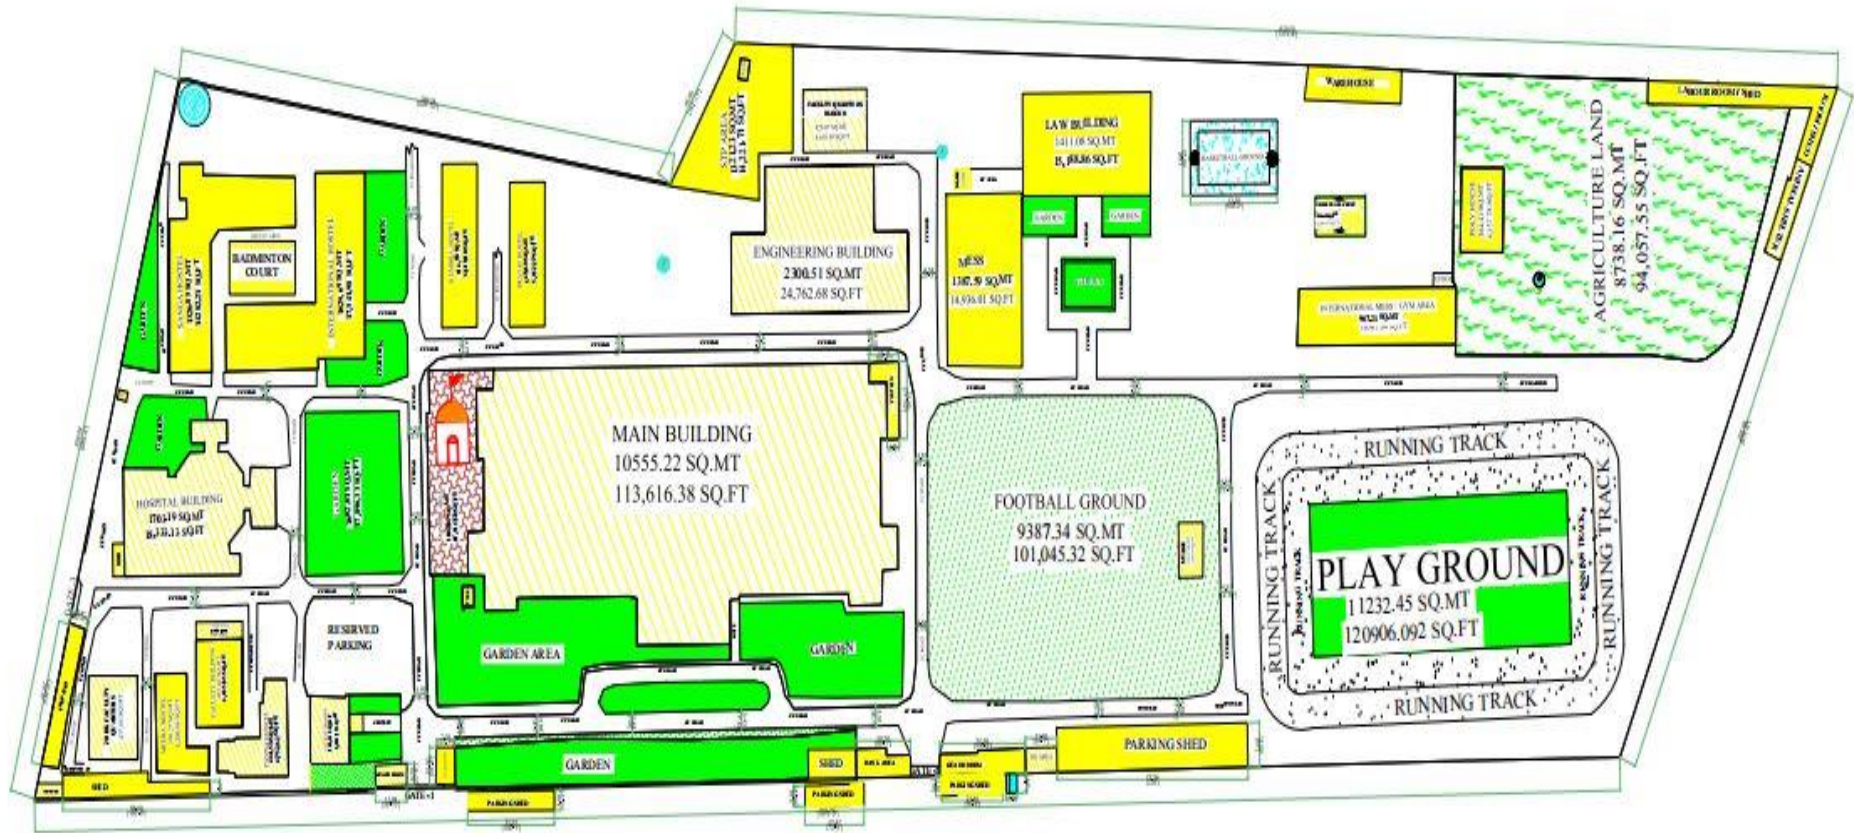

4.1.1. Sports & Games Facilities

<< TO GANGRAR

ROAD END >>

Outdoor Games

➤ Football Ground

Lat 25.03212°
Long 74.636097°

➤ **Cricket Ground**

Lat 26.031049°
Long 74.636584°

➤ Volleyball Ground

➤ Athletics Track & Field

➤ **Basketball Court**

Indoor Games

➤ Badminton Court

➤ **Table Tennis Room**

Lat 25.032827°
Long 74.63584°

Lat 25.032827°
Long 74.63584°

➤ Chess Room

Lat 25.032827°
Long 74.63584°

Lat 25.032827°
Long 74.63584°

➤ Carrom board